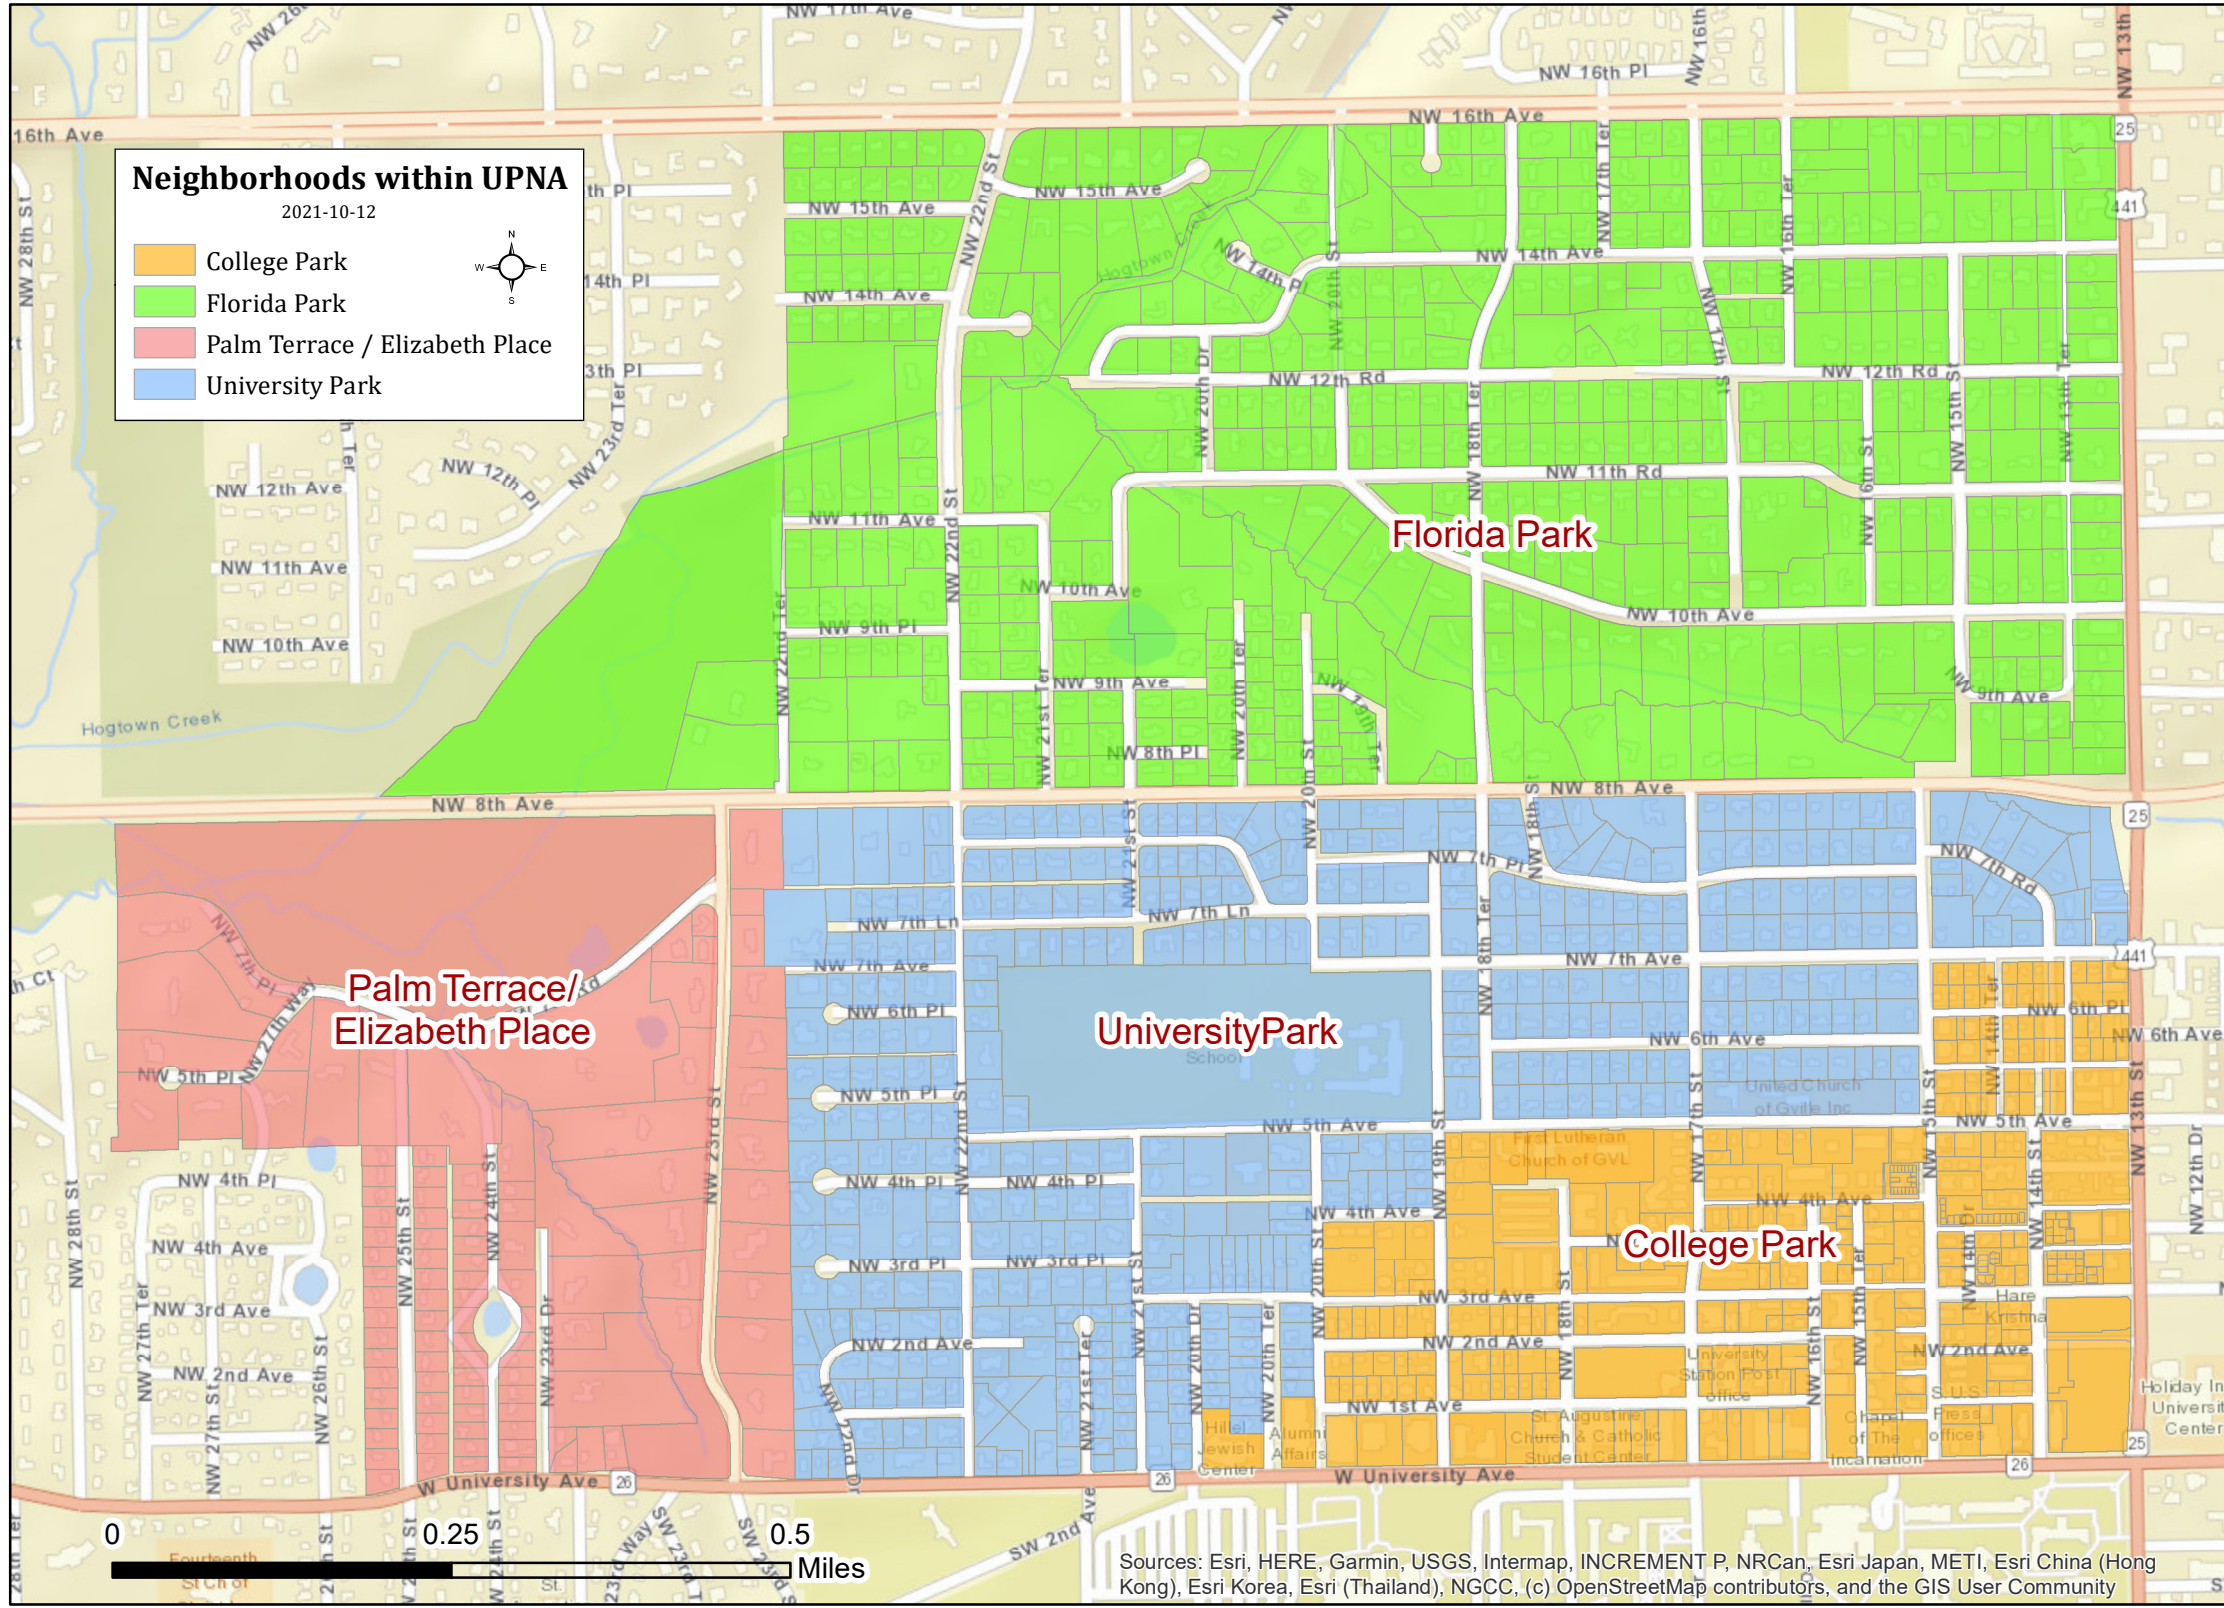

Neighborhoods within UPNA

2021-10-12

- College Park
- Florida Park
- Palm Terrace / Elizabeth Place
- University Park

Sources: Esri, HERE, Garmin, USGS, Intermap, INCREMENT P, NRCan, Esri Japan, METI, Esri China (Hong Kong), Esri Korea, Esri (Thailand), NGCC, (c) OpenStreetMap contributors, and the GIS User Community